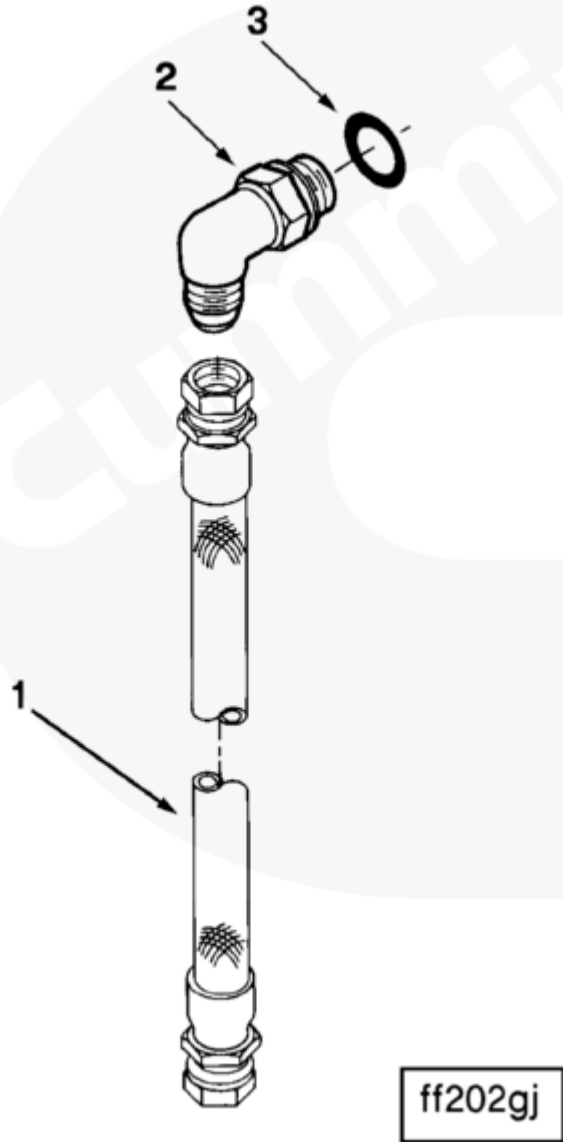

Parts Catalog - Option Detail

Electronic Parts Catalog - Option Detail				
Option	Group	Graphic	Film Card	Date
FF2786-01	06.04.1	ff202gj	II	19-SEP-00
Engines	ISM CM570, ISM CM570/870, ISM CM875, ISM CM876, ISM CM876 E, ISM11 CM876 M103, ISM11 CM876 SN, M11 CELECT, M11 CELECT PLUS, M11 MECHANICAL, QSM11 CM570, QSM11 CM876			

©Cummins Inc

[SMALL](#) | [MEDIUM](#) | [LARGE](#)

Cart	Ref No	Part Number	Part Description	Required	Remarks
View My Cart					
		FF2786-01	Fuel Filter Plumbing		

					Fuel Filter Plumbing
					Location: Left Rear Block
					(Permanent)
					Fuel Pump Type: Select
					Heater Element: No
					Air Compressor Provision: No
					Element Quantity: Single
					Compressor Mounted on Engine
<input type="checkbox"/>	1	4022891	Flexible Hose	1	
<input type="checkbox"/>	2	129866	Male Union	1	
<input type="checkbox"/>	3	3040817	O-Ring Seal	1	
		3100516	Male Union	1	7/8-14 x 7/8-14